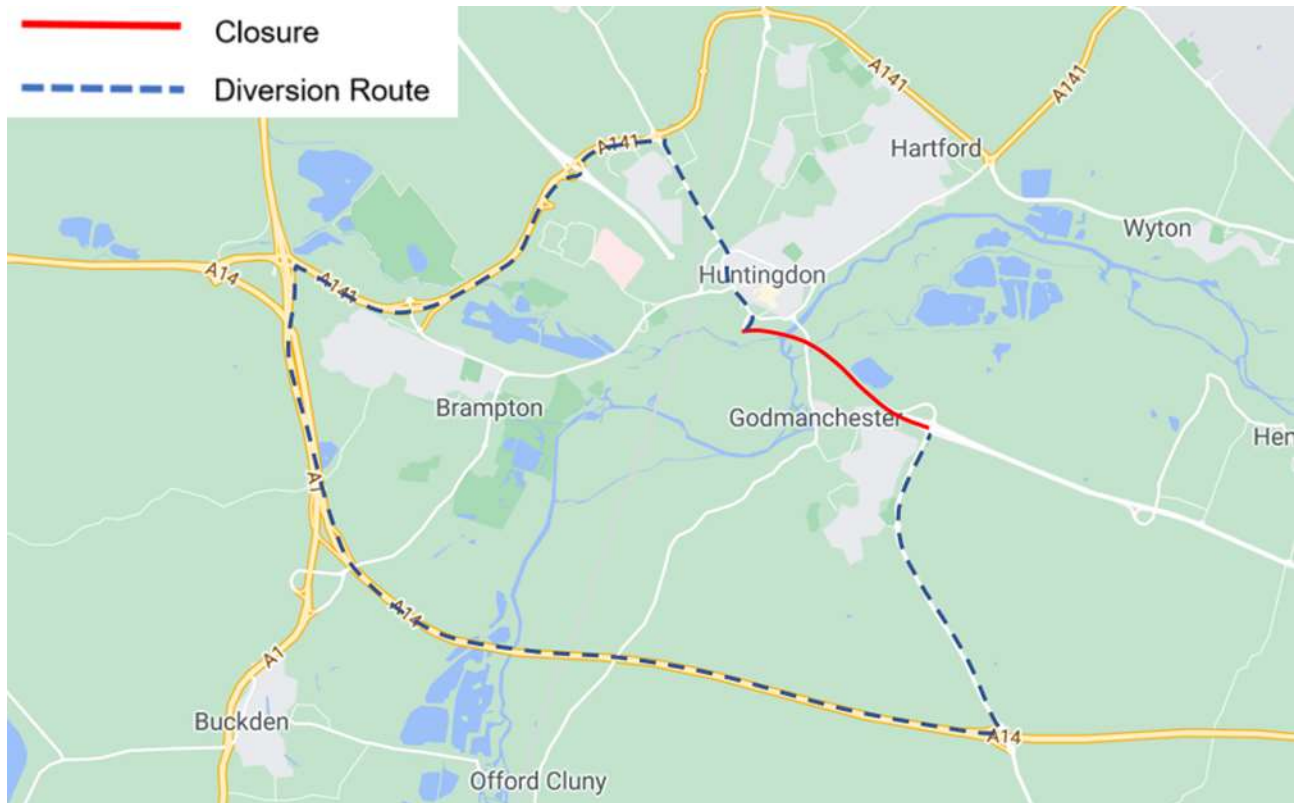

Diagram 1 - A1307 eastbound Pathfinder Link Road to Godmanchester

Diagram 2- A1307 eastbound Godmanchester to St Ives

Diagram 3 – A1307 westbound from St Ives to Godmanchester